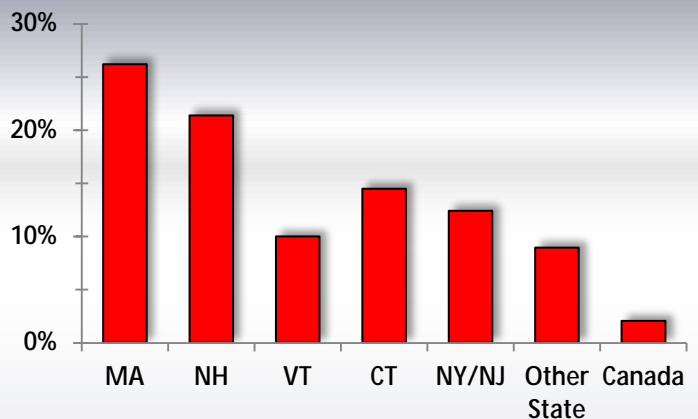

Racer Locations

Age of Racers