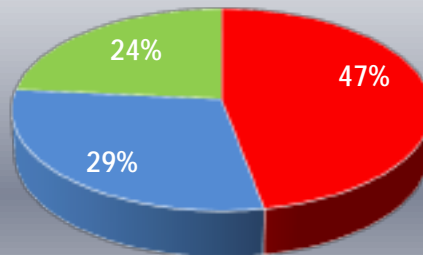

Race Disciplines